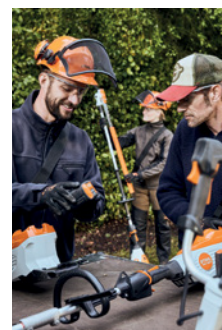

*T&Cs apply.